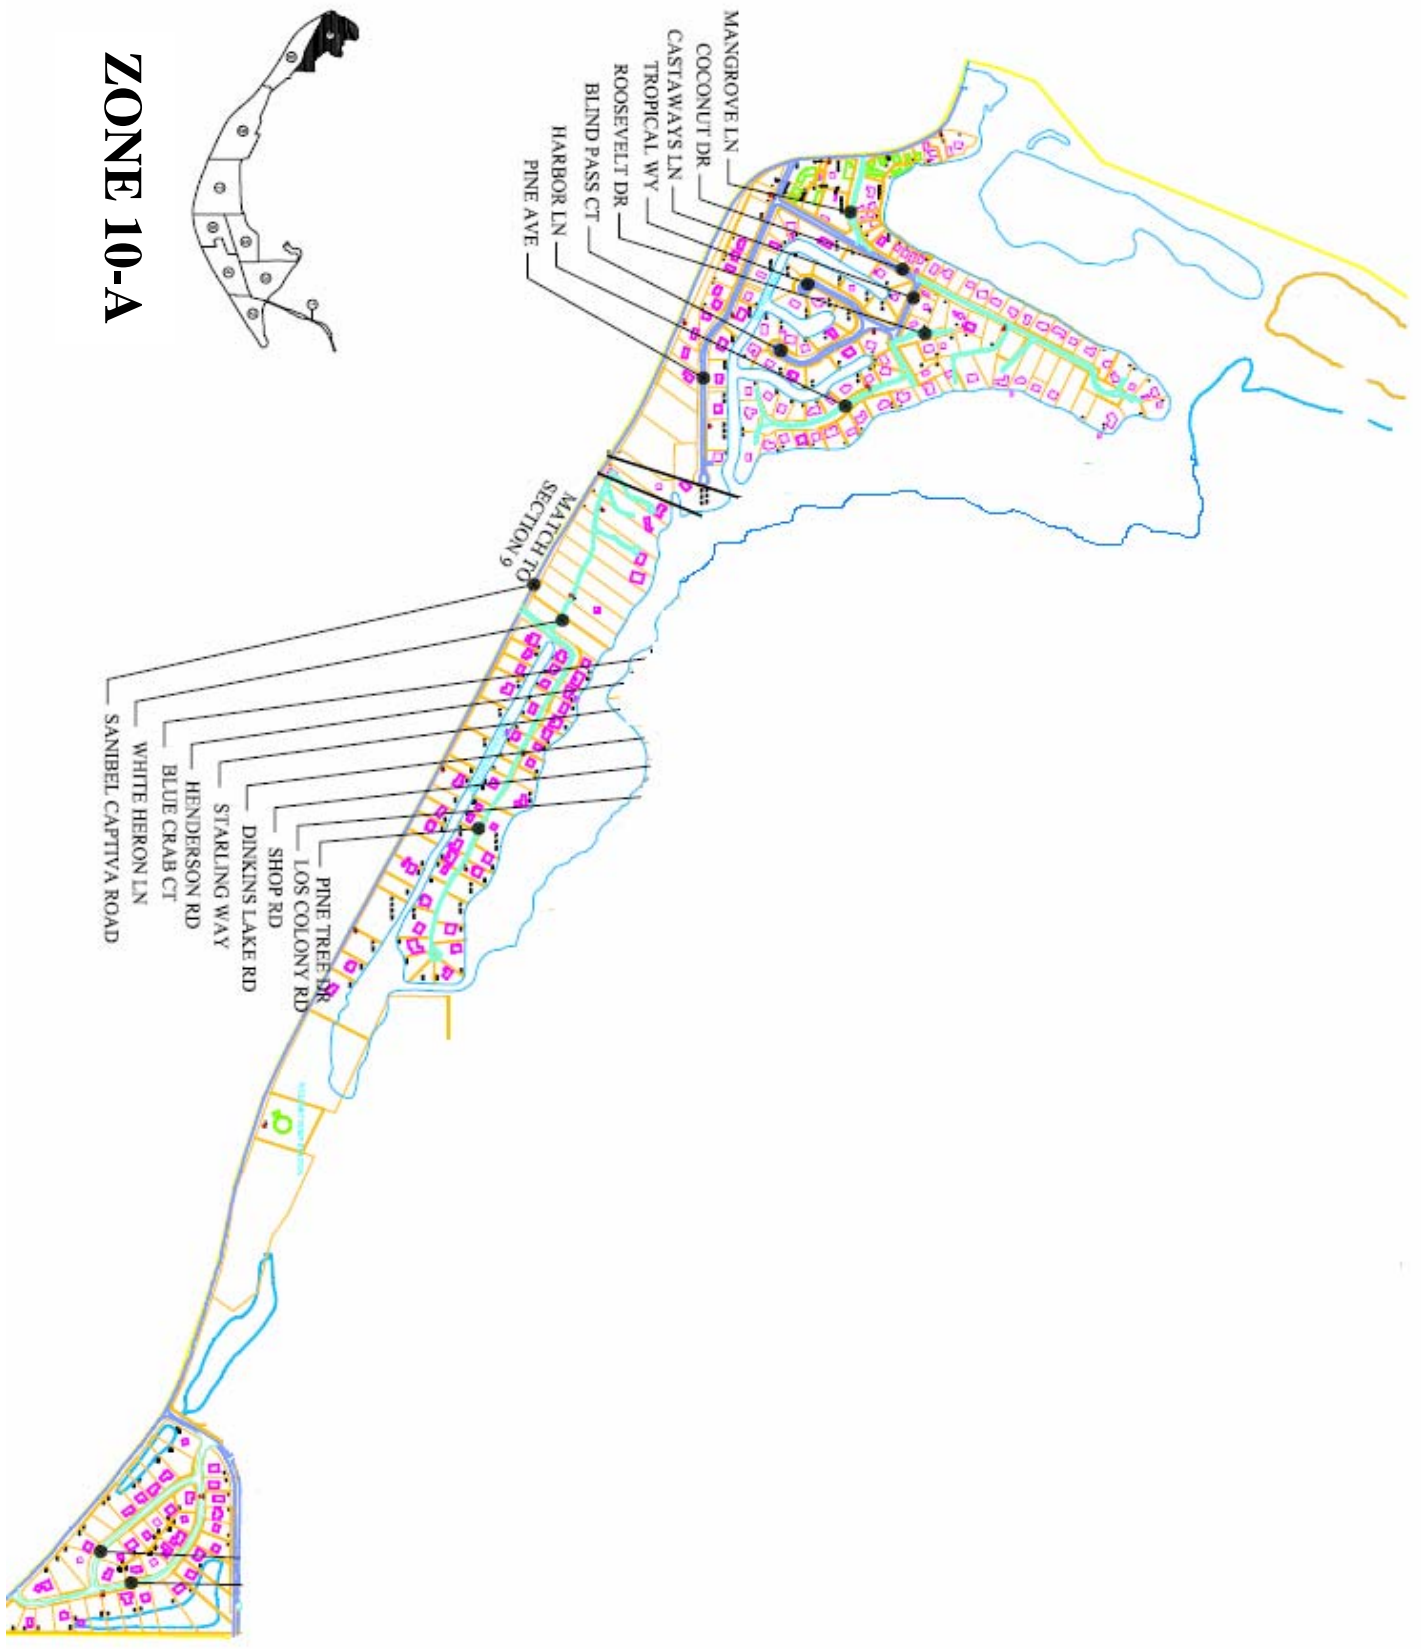

ZONE 10-A

MANGROVE LN
COCONUT DR
CASTAWAYS LN
TROPICAL WY
ROOSEVELT DR
BLIND PASS CT
HARBOR LN
PINE AVE

MATCH TO
SECTION 9

SHOP RD
LOS COLONY RD
PINE TREE DR
DINKINS LAKE RD
STARLING WAY
HENDERSON RD
BLUE CRAB CT
WHITE HERON LN
SANIBEL CAPTIVA ROAD