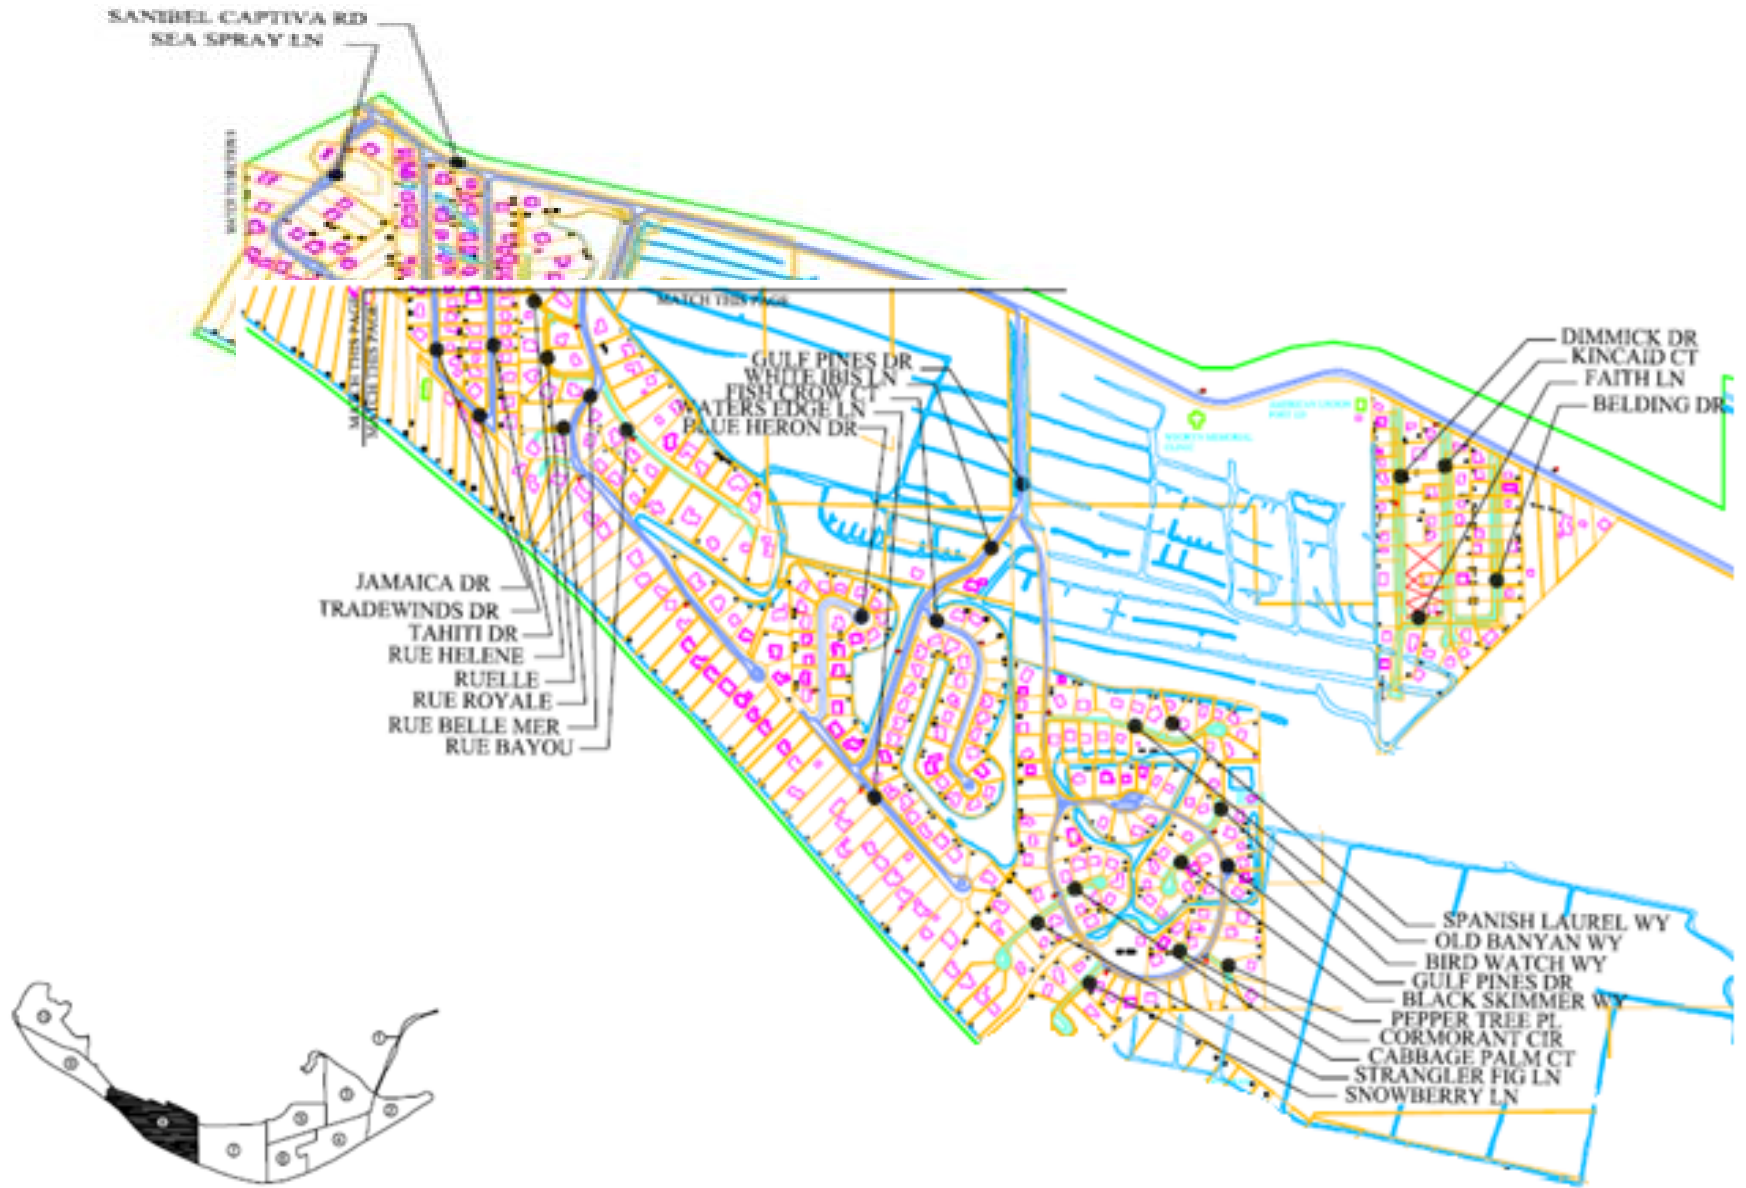

Zone 8b

BOWEN BAYOU RD	9
BOWMAN'S BEACH RD	9
BUCK KEY RD	9
BUCKTHORN LN	9
CLAM BAYOU LN	9
HERONS LANDING	9
JOEWOOD DR	9
LADYFINGER LAKE RD	9
LONG POINT LN	9
MY TERN CT	9
OSPREY CT	9
SANIBEL CAPTIVA RD	9
SEABELL RD	9
SHEARWATER DR	9
UMBRELLA POOL RD	9